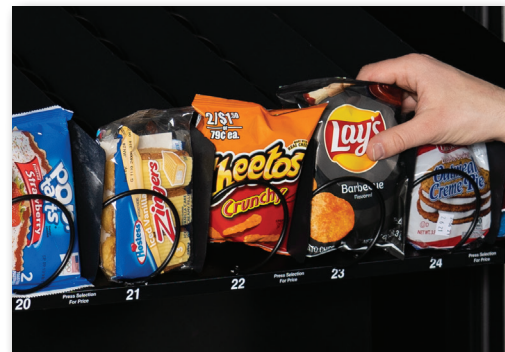

Express Combo

Snack and Drink Vending Machine

SCAN TO
WATCH VIDEO

Satisfy your customers and employees with their favorite snacks and beverages with the Express Combo Snack and Drink Vending Machine.

**20 Snacks &
9 Drink Selections**

From the WORLD'S LARGEST manufacturer of individually owned vending equipment.

Factory Direct Since 1931

Express Combo

Snack and Drink Vending Machine

Features

- **Up to 100% Financing Available (W.A.C.)**
- **2-Year Limited Parts Warranty**
- **Lifetime Toll-Free Technical Support**
- **Eco-Friendly Compact Design**
Uses only a few Kwh/day and takes advantage of high efficiency LED lighting.
- **Premium Electronic Coin and Bill Acceptors**
Accept \$1, \$5 bills. No more searching for change or petty cash runs.
- **Accounting Mode to Monitor Cash & Vending Sales Data**
- **Credit/Debit Card Optional**
- **Convenient Point of Sale Window for Promotions and Information**
- **Pays for Itself with Just a Few Sales Per Day**
- **Americans with Disabilities Act Compliant**
- **Made in the USA**
- **Beverage Selection**
Get 4 canned and 5 bottled beverage selections.
The patented High Capacity Can Tray delivers up to 80 cans and is simplicity itself to load.
- **Easy loading bottle/can trays accommodate a wide variety of 16.9oz, 20oz, and 24oz plastic bottles.**
- **But the versatility doesn't stop there. Need extra can selections?**
The bottle trays easily vend cans with no modifications.
Customers crave the big energy drinks? No problem.
The Express Combo vends even the largest 23.5oz cans

Easy Loading Tilt-out Snack Trays

Keep your customers happy by with all their favorite chips, crackers, cookies, candy & confections.

Two Versatile Bottle & Can Trays

Vend both bottles and cans up to 24oz.

Patented High Capacity Can Tray

Holds 4 selections, delivers up to 80 cans, and is simple to load!

Drink Pre-Cool Storage

Customer can get a cold beverage immediately after re-stock occurs.

Premium Currency Acceptors